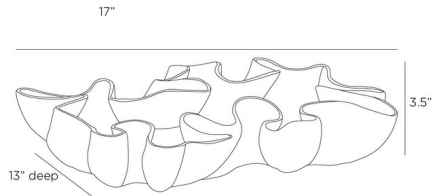

Description

The Frontera Centerpiece offers free form shapes of branching coral. Glazed in our new sparrow reactive shade with a gunmetal reactive interior, the mix of hues results in a bleed of oxblood accents along each sinuous seam.

Specifications

COLOR Sparrow
BODY FINISH Gunmetal
WATTAGE N/A
DIMMER N/A
DIMENSIONS 17"W x 3.5"H x 13"D
BULB N/A

Notes:

Shown in gunmetal / sparrow

CLICK TO VIEW PRODUCT