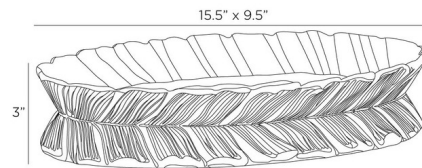

### Description

The Faith Centerpiece resembles gathered leaves or feathers; the layered shapes of this porcelain centerpiece draw the eye with the illusion of subtle movement. An ice reactive glaze highlights every detail with textural definition.

### Specifications

COLOR	N/A
BODY FINISH	Ice
WATTAGE	N/A
DIMMER	N/A
DIMENSIONS	15.5\"W x 3\"H x 9.5\"D
BULB	N/A

CLICK TO VIEW PRODUCT

Notes: