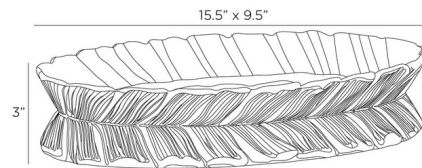

Description

The Faith Centerpiece resembles gathered leaves or feathers; the layered shapes of this porcelain centerpiece draw the eye with the illusion of subtle movement. An ice reactive glaze highlights every detail with textural definition.

Shown in ice

Specifications

COLOR	N/A
BODY FINISH	Ice
WATTAGE	N/A
DIMMER	N/A
DIMENSIONS	15.5\"W x 3\"H x 9.5\"D
BULB	N/A

CLICK TO VIEW PRODUCT

Notes: