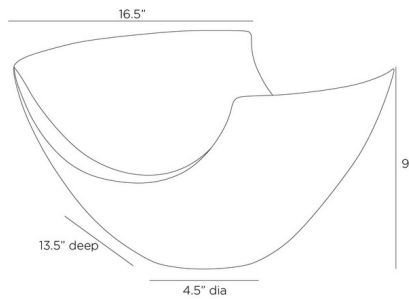

### Description

The Grayson Centerpiece is hollowed for lightness. The swooping form of this open bowl draws the eye with its architectural lines. Glazed in our new sparrow reactive finish with a gunmetal reactive interior, this porcelain centerpiece features subtle oxblood tones on each seam to highlight the wave-like shape.

### Specifications

COLOR	Sparrow
BODY FINISH	Gunmetal
WATTAGE	N/A
DIMMER	N/A
DIMENSIONS	16.5"W x 9"H x 13.5"D
BULB	N/A

CLICK TO VIEW PRODUCT

Notes: