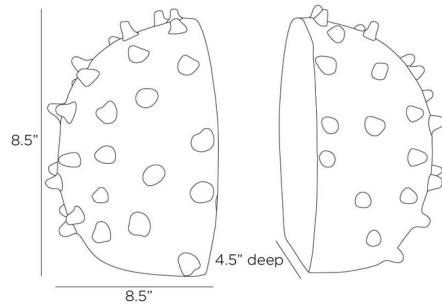

Specifications

COLOR	N/A
BODY FINISH	Dark Antique Brass
WATTAGE	N/A
DIMMER	N/A
DIMENSIONS	8.5"W x 8.5"H x 4.5"D
BULB	N/A

CLICK TO VIEW PRODUCT

Notes: