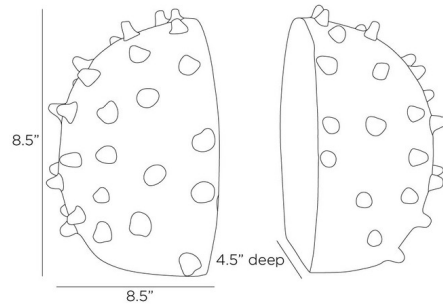

Shown in dark antique brass

Specifications

COLOR	N/A
BODY FINISH	Dark Antique Brass
WATTAGE	N/A
DIMMER	N/A
DIMENSIONS	8.5"W x 8.5"H x 4.5"D
BULB	N/A

CLICK TO VIEW PRODUCT

Notes: