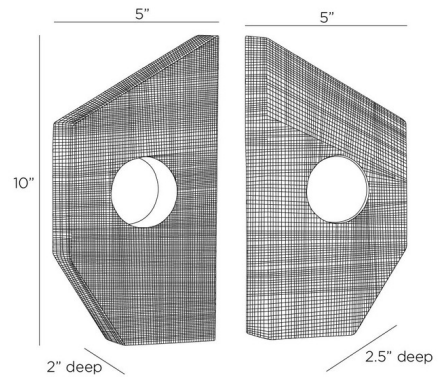

Shown in antique brass / jungle

Specifications

COLOR Jungle
BODY FINISH Antique Brass
WATTAGE N/A
DIMMER N/A
DIMENSIONS 5"W x 10"H x 2"D
BULB N/A

CLICK TO VIEW PRODUCT

Notes: