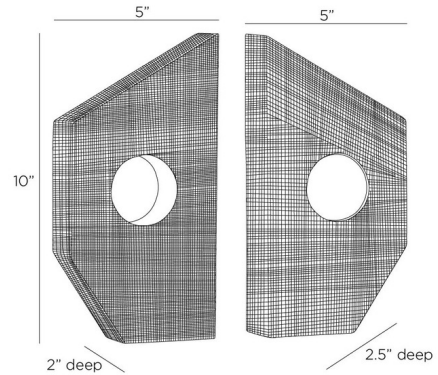

### Specifications

COLOR	Jungle
BODY FINISH	Antique Brass
WATTAGE	N/A
DIMMER	N/A
DIMENSIONS	5"W x 10"H x 2"D
BULB	N/A

CLICK TO VIEW PRODUCT

Notes: