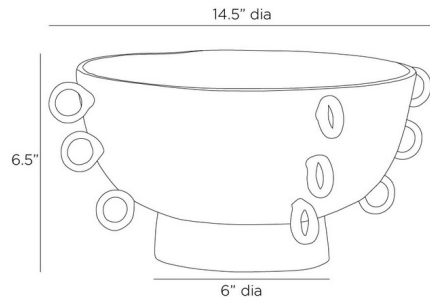

Lightology

lightology.com
866-954-4489
06-14-26

Project: _____

Company: _____

Location: _____ Fixture Type: _____

SPEC #: **AHM1420146**

Approved On: _____ Approved By: _____

Garcia Centerpiece

By Arteriors Home

Description

The Garcia Centerpiece brings a stunning look to your space. Whimsical loops along each quarter of this stunning bowl adds both graphic appeal and easy portability. This aluminum piece makes a tailored and versatile centerpiece for your fruits or favorite treasures.

Shown in graphite

Specifications

| | |
|-------------|------------------|
| COLOR | N/A |
| BODY FINISH | Graphite |
| WATTAGE | N/A |
| DIMMER | N/A |
| DIMENSIONS | 14.5\"W x 6.5\"H |
| BULB | N/A |

CLICK TO VIEW PRODUCT