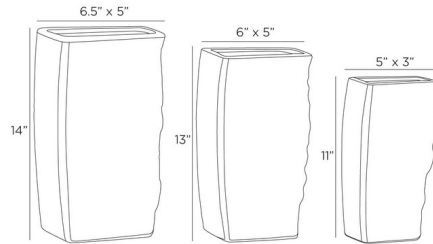

Lightology

lightology.com
866-954-4489
06-14-26

Project: _____

Company: _____

Location: _____ Fixture Type: _____

SPEC #: **AHM1420147**

Approved On: _____ Approved By: _____

Fisher Vases Set of 3

Specifications

COLOR	N/A
BODY FINISH	N/A
WATTAGE	N/A
DIMMER	N/A
DIMENSIONS	6.5"W x 14"H x 5"D
BULB	N/A

CLICK TO VIEW PRODUCT

Notes: