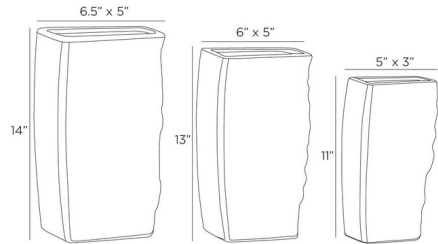

### Specifications

COLOR	N/A
BODY FINISH	N/A
WATTAGE	N/A
DIMMER	N/A
DIMENSIONS	6.5"W x 14"H x 5"D
BULB	N/A

Notes:

CLICK TO VIEW PRODUCT