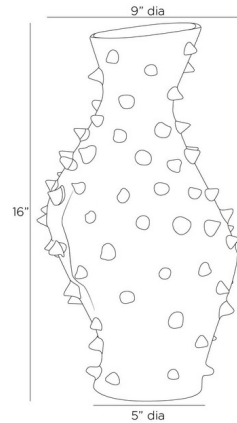

## Grenell Tall Vase By Arteriors Home

### Description

The Grenell Tall Vase has an irregular shape and spiked surface inspired by a cactus. Perfect with the Grenell Short Vase. Leave empty or filled with your favorite things.

Shown in ivory

### Specifications

COLOR	N/A
BODY FINISH	Ivory
WATTAGE	N/A
DIMMER	N/A
DIMENSIONS	9"W x 16"H
BULB	N/A

CLICK TO VIEW PRODUCT

Notes: