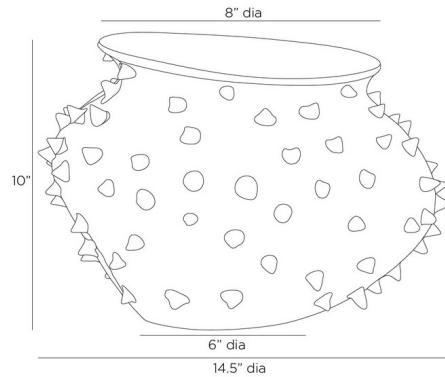

Lightology

lightology.com
866-954-4489
06-14-26

Project: _____

Company: _____

Location: _____ Fixture Type: _____

SPEC #: **AHM1420149**

Approved On: _____ Approved By: _____

Grenell Short Vase

By Arteriors Home

Description

The Grenell Short Vase has an irregular shape and spiked surface inspired by a cactus. Perfect with the Grenell Tall Vase. Leave empty or filled with your favorite things.

Shown in ivory

Specifications

COLOR	N/A
BODY FINISH	Ivory
WATTAGE	N/A
DIMMER	N/A
DIMENSIONS	14.5"W x 10"H x 14"D
BULB	N/A

CLICK TO VIEW PRODUCT

Notes: