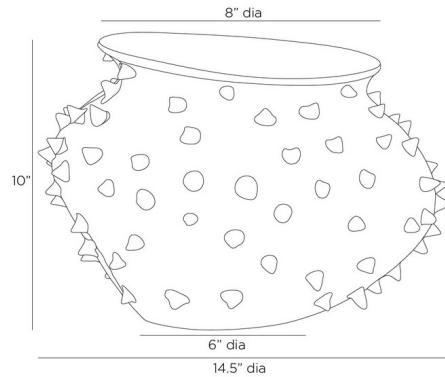

Lightology

lightology.com
866-954-4489
04-24-26

Project: _____

Company: _____

Location: _____ Fixture Type: _____

SPEC #: **AHM1420149**

Approved On: _____ Approved By: _____

Grenell Short Vase

By Arteriors Home

Description

The Grenell Short Vase has an irregular shape and spiked surface inspired by a cactus. Perfect with the Grenell Tall Vase. Leave empty or filled with your favorite things.

Shown in ivory

Specifications

COLOR	N/A
BODY FINISH	Ivory
WATTAGE	N/A
DIMMER	N/A
DIMENSIONS	14.5"W x 10"H x 14"D
BULB	N/A

CLICK TO VIEW PRODUCT

Notes: