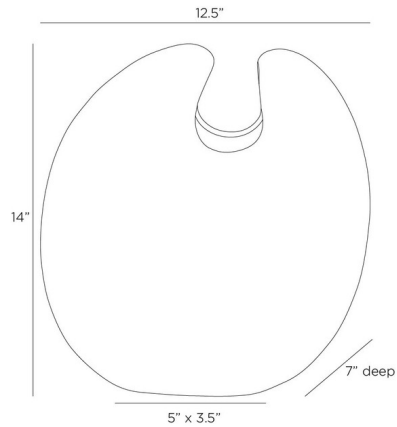

By Arteriors Home

Description

The Genovia Vase is created by playful pinching and pulling of clay during the sculpting process resulting in this zen like form. Our white mint reactive glaze finishes the resulting contemplative porcelain shape. Leave empty or filled with your favorite things.

Specifications

COLOR	N/A
BODY FINISH	White Mint
WATTAGE	N/A
DIMMER	N/A
DIMENSIONS	12.5"W x 14"H x 7"D
BULB	N/A

Shown in white mint

CLICK TO VIEW PRODUCT

Notes: