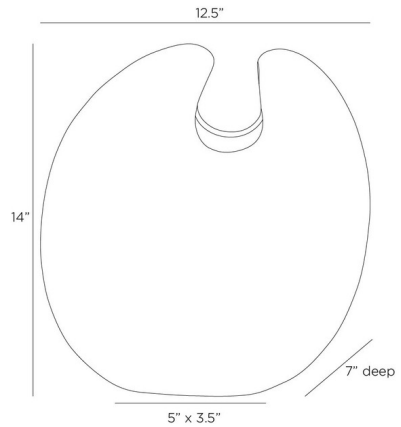

### Description

The Genovia Vase is created by playful pinching and pulling of clay during the sculpting process resulting in this zen like form. Our white mint reactive glaze finishes the resulting contemplative porcelain shape. Leave empty or filled with your favorite things.

### Specifications

COLOR	N/A
BODY FINISH	White Mint
WATTAGE	N/A
DIMMER	N/A
DIMENSIONS	12.5"W x 14"H x 7"D
BULB	N/A

Shown in white mint

CLICK TO VIEW PRODUCT

Notes: