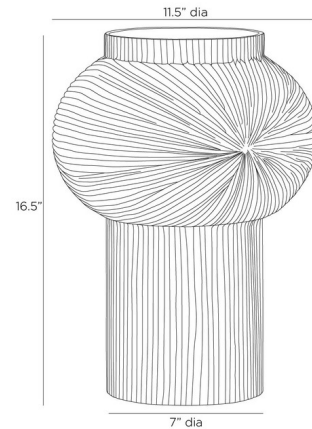

Lightology

lightology.com
866-954-4489
06-14-26

Project: _____

Company: _____

Location: _____ Fixture Type: _____

SPEC #: **AHM1420152**

Approved On: _____ Approved By: _____

Fortner Vase

By Arteriors Home

Description

The Fortner Vase has intricate lines and wave-like textures wrap around this piece. Embracing the lines of platonic geometry, it features a rounded top. Leave empty or fill with your favorite dried items.

Shown in ice

Specifications

COLOR	N/A
BODY FINISH	Ice
WATTAGE	N/A
DIMMER	N/A
DIMENSIONS	11.5"W x 16.5"H
BULB	N/A

CLICK TO VIEW PRODUCT

Notes: