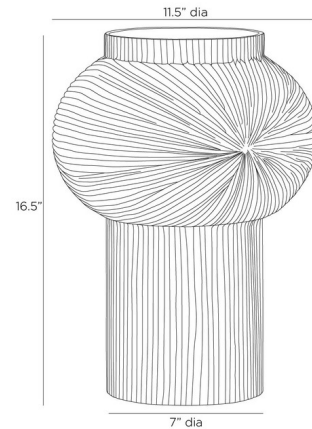

Lightology

lightology.com
866-954-4489
04-24-26

Project: _____

Company: _____

Location: _____ Fixture Type: _____

SPEC #: **AHM1420152**

Approved On: _____ Approved By: _____

Fortner Vase

By Arteriors Home

Description

The Fortner Vase has intricate lines and wave-like textures wrap around this piece. Embracing the lines of platonic geometry, it features a rounded top. Leave empty or fill with your favorite dried items.

Shown in ice

Specifications

COLOR	N/A
BODY FINISH	Ice
WATTAGE	N/A
DIMMER	N/A
DIMENSIONS	11.5"W x 16.5"H
BULB	N/A

CLICK TO VIEW PRODUCT

Notes: