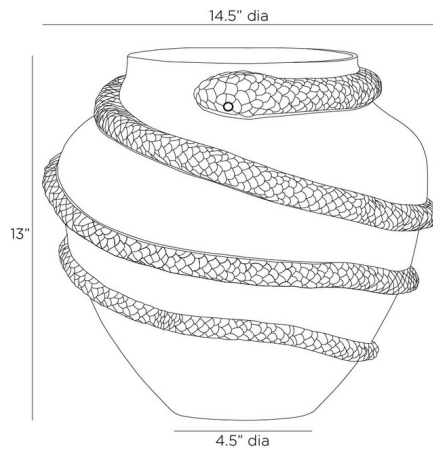

Lightology

lightology.com
866-954-4489
06-14-26

Project: _____

Company: _____

Location: _____ Fixture Type: _____

SPEC #: **AHM1420153**

Approved On: _____ Approved By: _____

Godsick Vase

By Arteriors Home

Description

The Godsick Vase has a serpentine form that coils and curls around this impactfully piece. Harnessing animal energy, this porcelain vase is finished in an ice-reactive glaze, highlighting its sculptural details. Leave empty or fill with your favorite dried items.

Shown in ice

Specifications

COLOR	N/A
BODY FINISH	Ice
WATTAGE	N/A
DIMMER	N/A
DIMENSIONS	14.5\"W x 13\"H
BULB	N/A

CLICK TO VIEW PRODUCT

Notes: