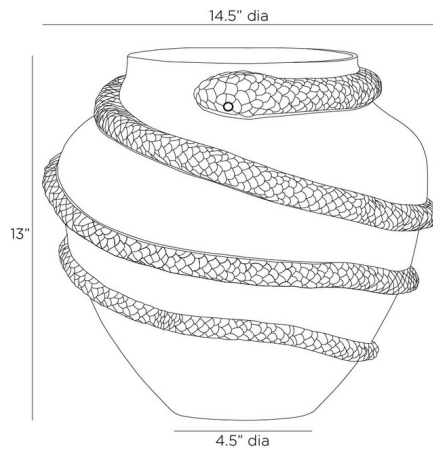

Lightology

lightology.com
866-954-4489
04-24-26

Project: _____

Company: _____

Location: _____ Fixture Type: _____

SPEC #: **AHM1420153**

Approved On: _____ Approved By: _____

Godsick Vase

By Arteriors Home

Description

The Godsick Vase has a serpentine form that coils and curls around this impactfully piece. Harnessing animal energy, this porcelain vase is finished in an ice-reactive glaze, highlighting its sculptural details. Leave empty or fill with your favorite dried items.

Shown in ice

Specifications

COLOR	N/A
BODY FINISH	Ice
WATTAGE	N/A
DIMMER	N/A
DIMENSIONS	14.5\"W x 13\"H
BULB	N/A

CLICK TO VIEW PRODUCT

Notes: