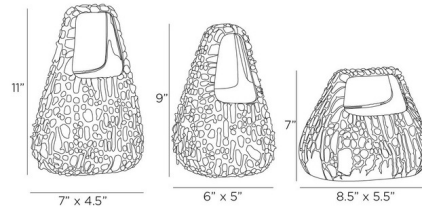

Lightology

lightology.com
866-954-4489
06-14-26

Project: _____

Company: _____

Location: _____ Fixture Type: _____

SPEC #: **AHM1420154**

Approved On: _____ Approved By: _____

Hedda Vases Set of 3

By Arteriors Home

Description

The Hedda Vases are a trio of hyper-textured porcelain pieces designed to resemble handbags or baskets, complete with built-in handles. Glazed in a vanilla foam finish, they are finished with a 3-D drip effect on the exterior while the interior is finished in a sea green glaze. Leave empty or fill with your favorite dried items.

Shown in sea green / vanilla

Specifications

COLOR	Vanilla
BODY FINISH	Sea Green
WATTAGE	N/A
DIMMER	N/A
DIMENSIONS	6"W x 7"H x 4.5"D
BULB	N/A

CLICK TO VIEW PRODUCT

Notes: