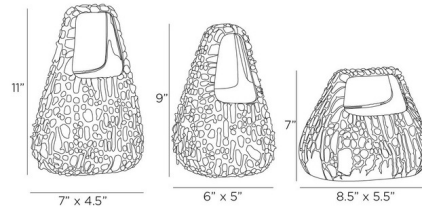

Lightology

lightology.com
866-954-4489
04-24-26

Project: _____

Company: _____

Location: _____ Fixture Type: _____

SPEC #: **AHM1420154**

Approved On: _____ Approved By: _____

Hedda Vases Set of 3

By Arteriors Home

Description

The Hedda Vases are a trio of hyper-textured porcelain pieces designed to resemble handbags or baskets, complete with built-in handles. Glazed in a vanilla foam finish, they are finished with a 3-D drip effect on the exterior while the interior is finished in a sea green glaze. Leave empty or fill with your favorite dried items.

Shown in sea green / vanilla

Specifications

COLOR Vanilla
BODY FINISH Sea Green
WATTAGE N/A
DIMMER N/A
DIMENSIONS 6"W x 7"H x 4.5"D
BULB N/A

CLICK TO VIEW PRODUCT

Notes: