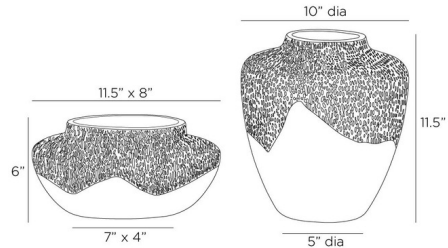

Lightology

lightology.com
866-954-4489
06-14-26

Project: _____

Company: _____

Location: _____ Fixture Type: _____

SPEC #: **AHM1420155**

Approved On: _____ Approved By: _____

Freeman Vases Set of 2

Shown in eggshell

Specifications

COLOR	N/A
BODY FINISH	Eggshell
WATTAGE	N/A
DIMMER	N/A
DIMENSIONS	11.5"W x 6"H x 8"D
BULB	N/A

CLICK TO VIEW PRODUCT

Notes: