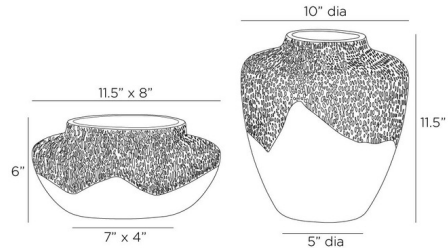

Lightology

lightology.com
866-954-4489
04-24-26

Project: _____
Company: _____
Location: _____ Fixture Type: _____
SPEC #: **AHM1420155**
Approved On: _____ Approved By: _____

Freeman Vases Set of 2 By Arteriors Home

Shown in eggshell

Specifications

COLOR	N/A
BODY FINISH	Eggshell
WATTAGE	N/A
DIMMER	N/A
DIMENSIONS	11.5"W x 6"H x 8"D
BULB	N/A

CLICK TO VIEW PRODUCT

Notes: