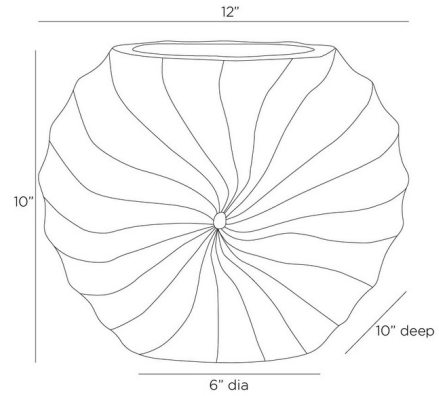

Lightology

lightology.com
866-954-4489
04-15-26

Project: _____

Company: _____

Location: _____ Fixture Type: _____

SPEC #: **AHM1420156**

Approved On: _____ Approved By: _____

Fullbright Vase By Arteriors Home

Description

The Fullbright Vase has the rippled and rhythmic patterns of a Nautilus shell. Each ridge of the hand sculpted form spirals together to create this striking, contemplative piece. Leave empty or fill with your favorite dried items.

Shown in eggshell

Specifications

COLOR	N/A
BODY FINISH	Eggshell
WATTAGE	N/A
DIMMER	N/A
DIMENSIONS	12"W x 10"H x 10"D
BULB	N/A

CLICK TO VIEW PRODUCT

Notes: