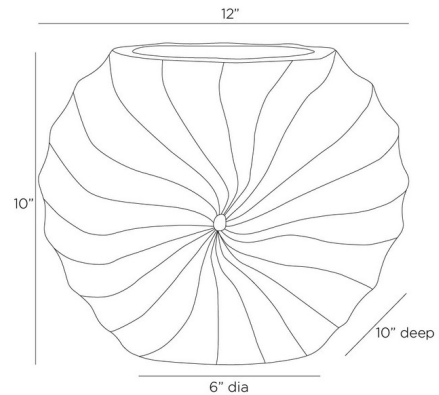

Lightology

lightology.com
866-954-4489
06-04-26

Project: _____

Company: _____

Location: _____ Fixture Type: _____

SPEC #: **AHM1420156**

Approved On: _____ Approved By: _____

Fullbright Vase By Arteriors Home

Description

The Fullbright Vase has the rippled and rhythmic patterns of a Nautilus shell. Each ridge of the hand sculpted form spirals together to create this striking, contemplative piece. Leave empty or fill with your favorite dried items.

Shown in eggshell

Specifications

COLOR	N/A
BODY FINISH	Eggshell
WATTAGE	N/A
DIMMER	N/A
DIMENSIONS	12"W x 10"H x 10"D
BULB	N/A

CLICK TO VIEW PRODUCT

Notes: