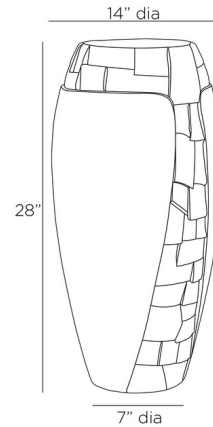

Lightology

lightology.com
866-954-4489
04-28-26

Project: _____

Company: _____

Location: _____ Fixture Type: _____

SPEC #: **AHM1420157**

Approved On: _____ Approved By: _____

Gina Outdoor Planter

By Arteriors Home

Description

The Gina Outdoor Planter is inspired by Art Nouveau jewelry. This planter's hand-carved eggshell finish surface offers a harmonious balance of figural motifs and natural elements. This intriguing texture is mirrored front and back. For convenient drainage, it includes a removable rubber stopper at the base.

Shown in eggshell

Specifications

COLOR	N/A
BODY FINISH	Eggshell
WATTAGE	N/A
DIMMER	N/A
DIMENSIONS	14"W x 28"H
BULB	N/A

CLICK TO VIEW PRODUCT

Notes: