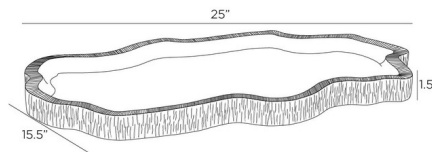

### Description

The Fallon Tray is inspired by the flowing and rippling shapes found in natural cave formations. The shallow tray is perfect on a desk or table, bare or with glasses, candles, or anything you desire.

### Specifications

COLOR	N/A
BODY FINISH	Ivory
WATTAGE	N/A
DIMMER	N/A
DIMENSIONS	25"W x 1.5"H x 15.5"D
BULB	N/A

CLICK TO VIEW PRODUCT

Notes: