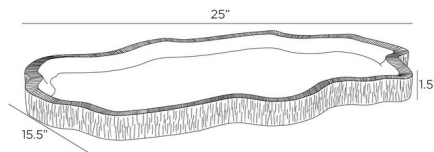

By Arteriors Home

Description

The Fallon Tray is inspired by the flowing and rippling shapes found in natural cave formations. The shallow tray is perfect on a desk or table, bare or with glasses, candles, or anything you desire.

Shown in ivory

Specifications

COLOR	N/A
BODY FINISH	Ivory
WATTAGE	N/A
DIMMER	N/A
DIMENSIONS	25"W x 1.5"H x 15.5"D
BULB	N/A

CLICK TO VIEW PRODUCT

Notes: