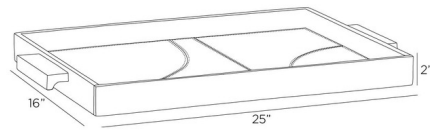

By Arteriors Home

Description

The Fabio Tray is a play of graphic positive and negative shapes that forms an elegant surface. Expert finger joinery at each corner embraces traditional wood crafting techniques. Subtle curves on the underside of each handle allow for easy handling. Perfect for holding drinks, papers in your office, or your treasures.

Shown in graphite / walnut

Specifications

COLOR	Walnut
BODY FINISH	Graphite
WATTAGE	N/A
DIMMER	N/A
DIMENSIONS	25"W x 2"H x 16"D
BULB	N/A

CLICK TO VIEW PRODUCT

Notes: