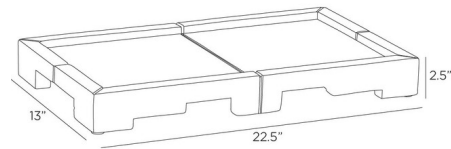

### Specifications

COLOR	N/A
BODY FINISH	Oak
WATTAGE	N/A
DIMMER	N/A
DIMENSIONS	22.5"W x 2.5"H x 13"D
BULB	N/A

Notes:

Shown in oak

CLICK TO VIEW PRODUCT