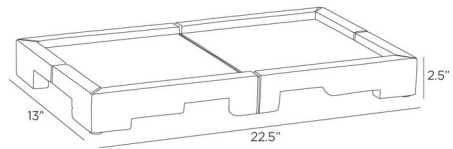

Shown in oak

Specifications

COLOR	N/A
BODY FINISH	Oak
WATTAGE	N/A
DIMMER	N/A
DIMENSIONS	22.5"W x 2.5"H x 13"D
BULB	N/A

CLICK TO VIEW PRODUCT

Notes: