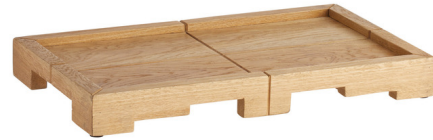

By Arteriors Home

Description

The Felix Tray is a simple piece of natural oak that reflects the stepped motifs of Mexican adobe architecture. Finished with groove details on its puzzle-like pedestal, this piece is perfect for holding your treasures.

Shown in oak

Specifications

COLOR	N/A
BODY FINISH	Oak
WATTAGE	N/A
DIMMER	N/A
DIMENSIONS	22.5"W x 2.5"H x 13"D
BULB	N/A

CLICK TO VIEW PRODUCT

Notes: