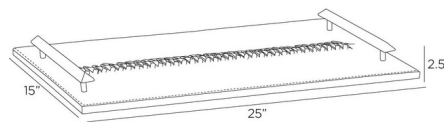

Description

The Hillebrandt Tray is made of deep russet leather that is bisected with a braided fishtail spine, resembling the lacing on a corset. This classically tailored style is accented with sturdy handles at either end perfect for holding drinks or anything you desire.

Shown in antique brass / russet

Specifications

COLOR	Russet
BODY FINISH	Antique Brass
WATTAGE	N/A
DIMMER	N/A
DIMENSIONS	25"W x 2.5"H x 15"D
BULB	N/A

CLICK TO VIEW PRODUCT

Notes: