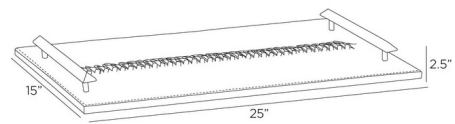

Description

The Hillebrandt Tray is made of deep russet leather that is bisected with a braided fishtail spine, resembling the lacing on a corset. This classically tailored style is accented with sturdy handles at either end perfect for holding drinks or anything you desire.

Shown in antique brass / russet

Specifications

COLOR	Russet
BODY FINISH	Antique Brass
WATTAGE	N/A
DIMMER	N/A
DIMENSIONS	25"W x 2.5"H x 15"D
BULB	N/A

CLICK TO VIEW PRODUCT

Notes: