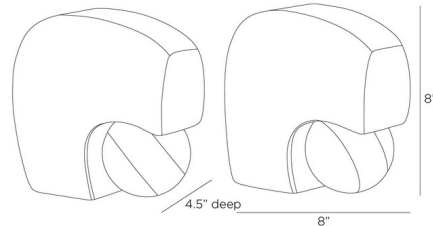

Specifications

COLOR	N/A
BODY FINISH	N/A
WATTAGE	N/A
DIMMER	N/A
DIMENSIONS	8"W x 8"H x 4.5"D
BULB	N/A

CLICK TO VIEW PRODUCT

Notes: