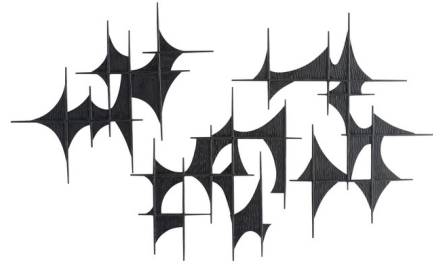

## Freya Wall Plaques Set of 3 By Arteriors Home

### Description

The Freya Wall Plaques is inspired by mid-century Brutalist forms. With the look of sails stretched between posts, the textured angles and curves are elegant on their own and even more impactful when displayed together. Arrange them in multiple ways to create to create your own unique look.