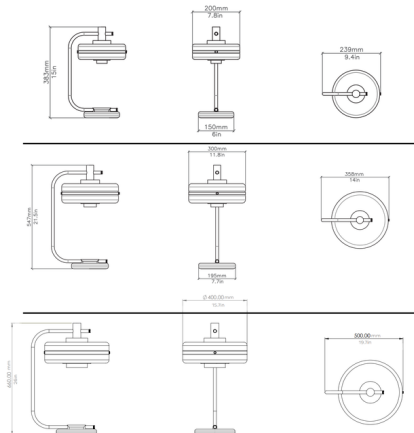

By Bert Frank

Description

Inspired by Constructivist ideals, the Masina Table Lamp offers a unique balance of form and function. A Deco-inspired opal glass shade gently creates a warm, inviting glow, while the elongated shape enhances light distribution. On/Off switch located on cord.

Shown in satin nickel / satin olive

Specifications

COLOR Satin Olive
BODY FINISH Satin Nickel
WATTAGE 3W
DIMMER N/A
DIMENSIONS 9.4"W x 15.1"H x 7.9"D
BULB NOT INCLUDED 1 x B10/Candelabra (E12)/3W/120V LED

Technical Information

PRODUCT DIMENSIONS Cord: 78"
LAMP COLOR 2700K

CLICK TO VIEW PRODUCT

Notes: