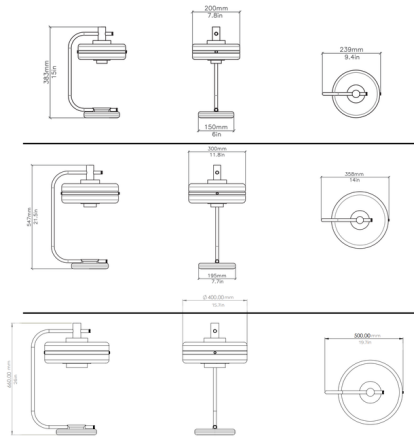

Lightology

lightology.com
866-954-4489
04-25-26

Project: _____

Company: _____

Location: _____ Fixture Type: _____

SPEC #: **BFR1420240**

Approved On: _____ Approved By: _____

Masina Table Lamp

By Bert Frank

Description

Inspired by Constructivist ideals, the Masina Table Lamp offers a unique balance of form and function. A Deco-inspired opal glass shade gently creates a warm, inviting glow, while the elongated shape enhances light distribution. On/Off switch located on cord. Note: UL certification is available upon request for an additional charge. Please contact our sales team for assistance.

Shown in satin nickel / satin olive

Specifications

COLOR Satin Olive
BODY FINISH Satin Nickel
WATTAGE 3W
DIMMER Standard 120V
DIMENSIONS 9.4"W x 15.1"H x 7.9"D
BULB NOT INCLUDED 1 x B10/Candelabra (E12)/3W/120V LED

Technical Information

PRODUCT DIMENSIONS Cord: 78"
LAMP COLOR 2700K

CLICK TO VIEW PRODUCT

Notes: