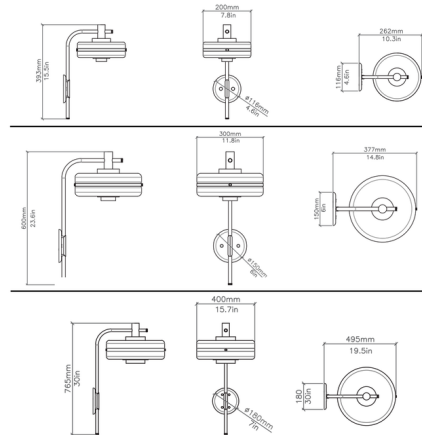

## Masina Wall Sconce By Bert Frank

### Description

Inspired by Constructivist ideals, the Masina Wall SAconce offers a unique balance of form and function. A Deco-inspired opal glass shade gently creates a warm, inviting glow, while the elongated shape enhances light distribution.

### Specifications

COLOR . . . . . Textured Cream  
 BODY FINISH . . . . . Satin Nickel  
 WATTAGE . . . . . 3W  
 DIMMER . . . . . Standard 120V  
 DIMENSIONS . . . . . 7.8"W x 15.5"H x 10.3"D  
 BULB NOT INCLUDED . . . . . 1 x B10/Candelabra (E12)/3W/120V LED