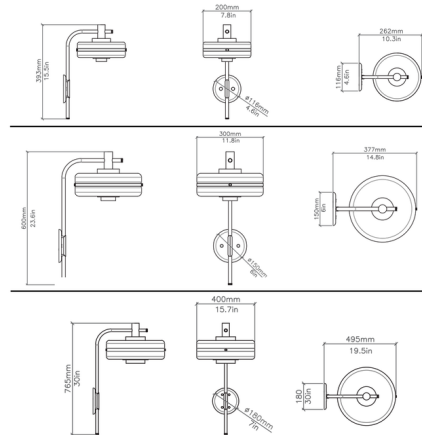

By Bert Frank

Description

Inspired by Constructivist ideals, the Masina Wall Light offers a unique balance of form and function. A Deco-inspired opal glass shade gently creates a warm, inviting glow, while the elongated shape enhances light distribution.

Note: UL certification is available upon request for an additional charge. Please contact our sales team for assistance.

Shown in satin nickel / textured cream

Specifications

COLOR Textured Cream
BODY FINISH Satin Nickel
WATTAGE 3W
DIMMER Standard 120V
DIMENSIONS 7.8"W x 15.5"H x 10.3"D
BULB NOT INCLUDED 1 x B10/E14 (European)/3W/120V LED