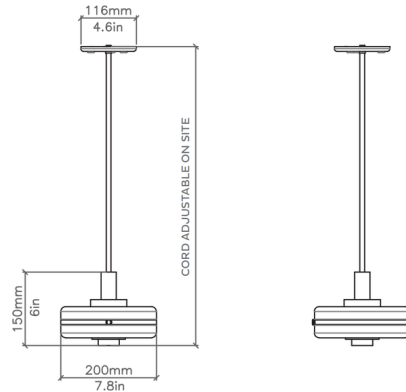

CLICK TO VIEW PRODUCT

Notes: