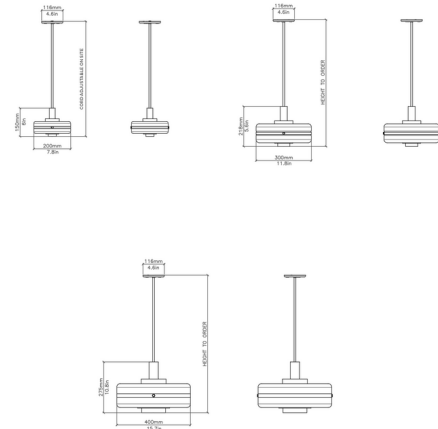

By Bert Frank

Description

Inspired by Constructivist ideals, the Masina Pendant offers a unique balance of form and function. A Deco-inspired opal glass shade gently creates a warm, inviting glow, while the elongated shape enhances light distribution.

Note: Drop length must be specified upon order.
Includes downrod up to 60 inches.

Shown in dark bronze / opal

Specifications

COLOR	Opal
BODY FINISH	Dark Bronze
WATTAGE	7W
DIMMER	Standard 120V
DIMENSIONS	11.8"W x 8.6"H
BULB NOT INCLUDED	1 x B10/Candelabra (E12)/7W/120V LED