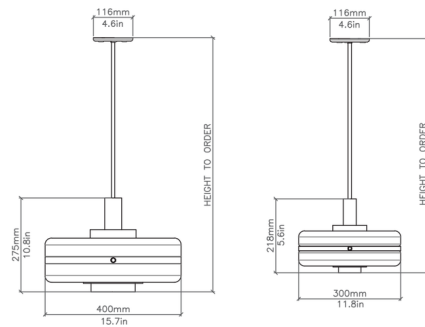

Description

Inspired by Constructivist ideals, the Masina Pendant offers a unique balance of form and function. A Deco-inspired opal glass shade gently creates a warm, inviting glow, while the elongated shape enhances light distribution.

Note: Drop length must be specified upon order. Includes up to 60in. Note: UL certification is available upon request for an additional charge. Please contact our sales team for assistance.

Shown in dark bronze / opal

Specifications

COLOR Opal
BODY FINISH Dark Bronze
WATTAGE 7W
DIMMER Standard 120V
DIMENSIONS 11.8"W x 5.6"H
BULB NOT INCLUDED 1 x B10/E14 (European)/7W/120V LED

CLICK TO VIEW PRODUCT

Notes: