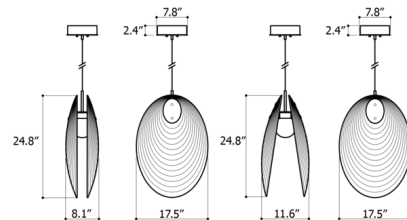

CLICK TO VIEW PRODUCT

Notes: