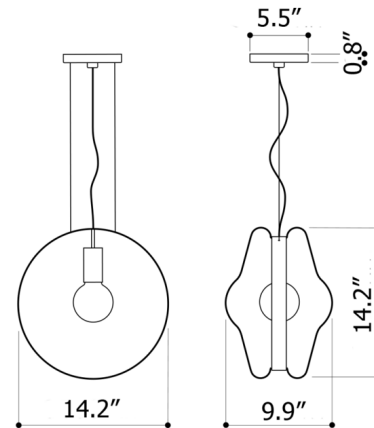

CLICK TO VIEW PRODUCT

Notes: