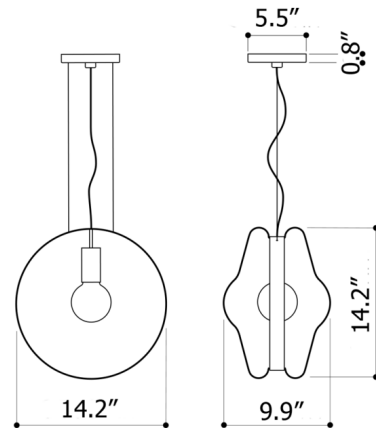

CLICK TO VIEW PRODUCT

Notes: