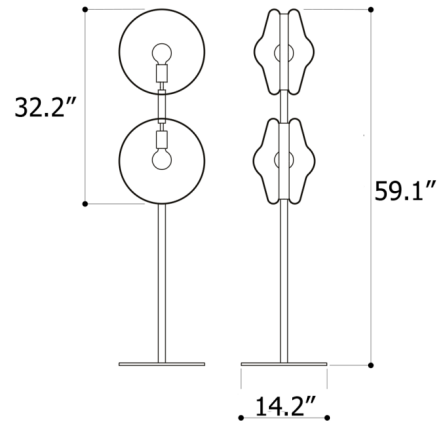

Shown in brushed gold / venus pink / polaris white

CLICK TO VIEW PRODUCT

Notes: