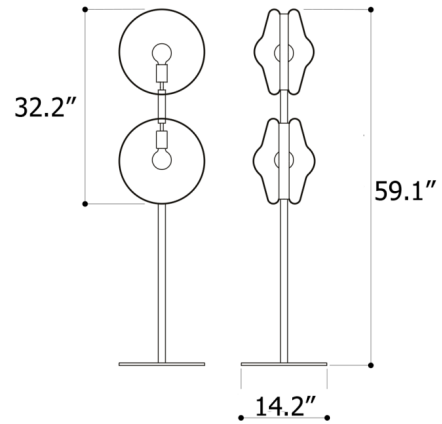

Shown in brushed gold / venus pink / polaris white