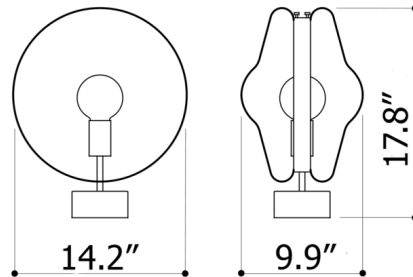

CLICK TO VIEW PRODUCT

Notes: