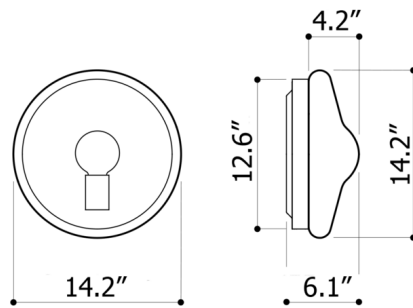

### Description

The Orbital Wall / Ceiling Light evokes the look of a celestial body with a hypnotically glowing core. The ingenious design of a hand-blown glass lens, held in place by a metal band creates a fascinating visual experience. The glass is mouth-blown thus the intensity of color and gradient may slightly vary. TRIAC dimmable.

### Specifications

COLOR	Polaris White
BODY FINISH	Brushed Gold
WATTAGE	6W
DIMMER	Standard 120V
DIMENSIONS	14.18\"W x 14.18\"H x 6.11\"D
BULB NOT INCLUDED	1 x G80/Medium (E26)/6W/120V LED