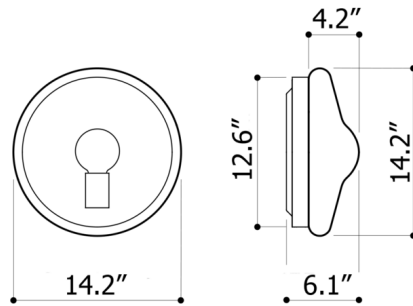

By Bomma

Description

The Orbital Wall / Ceiling Light evokes the look of a celestial body with a hypnotically glowing core. The ingenious design of a hand-blown glass lens, held in place by a metal band creates a fascinating visual experience. The glass is mouth-blown thus the intensity of color and gradient may slightly vary. TRIAC dimmable.

Shown in brushed gold / polaris white

Specifications

COLOR	Polaris White
BODY FINISH	Brushed Gold
WATTAGE	6W
DIMMER	Standard 120V
DIMENSIONS	14.18"W x 14.18"H x 6.11"D
BULB NOT INCLUDED	1 x G80/Medium (E26)/6W/120V LED