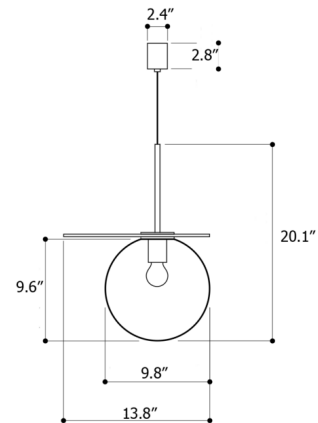

CLICK TO VIEW PRODUCT

Notes: