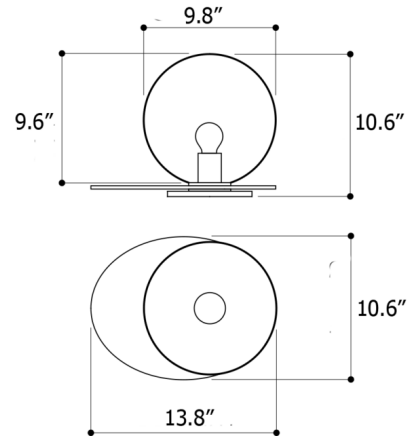

Shown in brushed gold / light grey