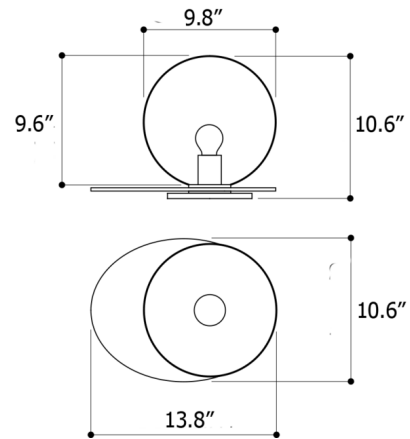

Shown in brushed gold / light grey