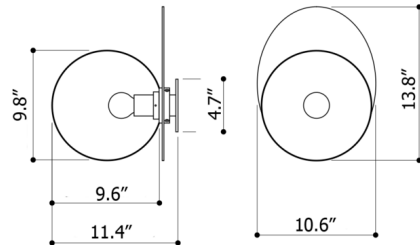

CLICK TO VIEW PRODUCT

Notes: