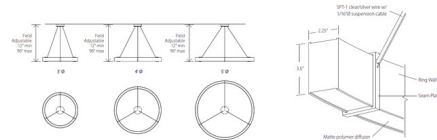

### Description

The Redeo Pendant blurs the line between a work of art and a functional light. The handcrafted, natural wood ring, holds a polymer diffuser that casts warm shadows around your room. The wood body is strong and built to last for generations. The 36 inch size ships assembled. The 48 inch and 60 inch sizes need to be assembled on site. Designed and made in California, USA.

### Specifications

COLOR	N/A
BODY FINISH	Brushed Brass / White Washed Oak
WATTAGE	36W
DIMMER	Low Voltage Electronic
DIMENSIONS	36"W x 3.5"H
INTEGRATED LED MODULE	1 x LED/36W/120-277V LED
COUNTRY OF ORIGIN	United States

### Technical Information

PRODUCT DIMENSIONS	Min/Max Adjustable Overall Height: 12" - 96"
COLOR RENDERING	90 CRI
LAMP COLOR	2700K
LUMENS/WATT	126.08
LUMINOUS FLUX	4539 lumens

CLICK TO VIEW PRODUCT

Notes: