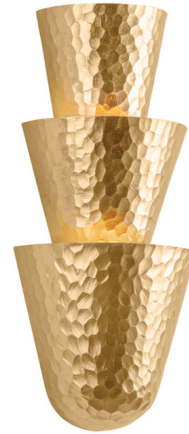

# Lightology

lightology.com  
866-954-4489  
06-29-26

Project: \_\_\_\_\_

Company: \_\_\_\_\_

Location: \_\_\_\_\_ Fixture Type: \_\_\_\_\_

SPEC #: **CRB1420644**

Approved On: \_\_\_\_\_ Approved By: \_\_\_\_\_

## Bucharest Wall Sconce

By Corbett Lighting

### Description

The petite scale of the Bucharest Wall Sconce does nothing to diminish its impact. The artful, rhythmic design features a stack of three conical half-shades that create a dramatic, ambient wash of light on the wall.

### Specifications

COLOR	N/A
BODY FINISH	Gold Leaf
WATTAGE	30W
DIMMER	Standard 120V
DIMENSIONS	8.25"W x 18"H x 4.75"D
BULB NOT INCLUDED	3 x B11/Candelabra (E12)/10W/120V LED
COUNTRY OF ORIGIN	Philippines