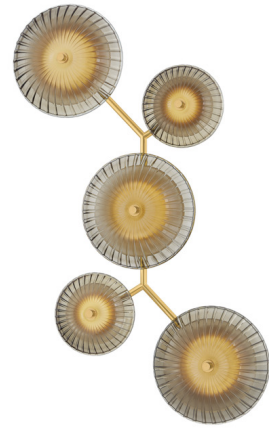

Lightology

lightology.com
866-954-4489
07-01-26

Project: _____
Company: _____
Location: _____ Fixture Type: _____
SPEC #: **CRB1420654**
Approved On: _____ Approved By: _____

Birmingham Wall Sconce By Corbett Lighting

Description

Drawing inspiration from natural branching forms, the Birmingham Wall Sconce makes a boldly modern wall art statement. The design features starburst cast topaz Piastre glass shades and clear etched glass shades, facilitating an interplay of light, texture, and shape. Its unique scale and silhouette create a sculptural, immersive experience that draws the eye. TRIAC dimming at 120V. 0-10V dimming at 277V.

Shown in vintage polished brass / topaz

Specifications

COLOR Topaz
BODY FINISH Vintage Polished Brass
WATTAGE 40W
DIMMER Standard 120V
DIMENSIONS 20.75"W x 40.25"H x 5.75"D
INTEGRATED LED MODULE 5 x LED/8W/120-277V LED
COUNTRY OF ORIGIN China

Technical Information

COLOR RENDERING 90 CRI
LAMP COLOR 2700K
LUMENS/WATT 156.25
LUMINOUS FLUX 1250 lumens

CLICK TO VIEW PRODUCT

Notes: