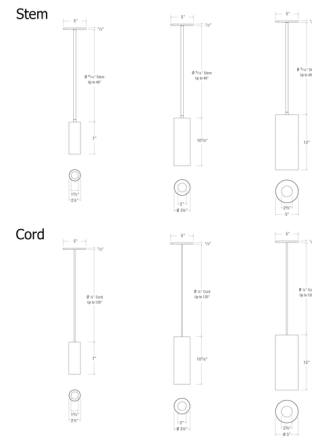

## Cylinders Pendant By CSL

### Description

The Cylinders Pendant features a clean-lined, minimalist silhouette that will elevate the existing architecture and decor with a beautifully understated aesthetic. The low profile canopy allows the included LED driver to be placed within the junction box, further adding to the fixture's clean, seamless look. Dimmable with ELV, TRIAC, or 0-10V dimmers.

### Specifications

COLOR	N/A
BODY FINISH	Matte Black
WATTAGE	20W
DIMMER	Low Voltage Electronic
DIMENSIONS	2.5"W x 7"H
INTEGRATED LED MODULE	1 x LED/20W/120-277V LED
COUNTRY OF ORIGIN	Korea, Republic of

### Technical Information

BEAM ANGLE	50°
COLOR RENDERING	90 CRI
LAMP COLOR	3000K
LUMENS/WATT	73.05
LUMINOUS FLUX	1461 lumens

CLICK TO VIEW PRODUCT

Notes: