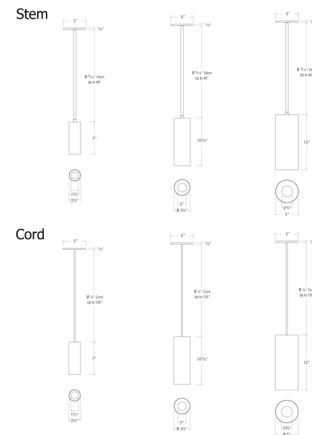

## Cylinders Pendant By CSL

### Description

The Cylinders Pendant features a clean-lined, minimalist silhouette that will elevate the existing architecture and decor with a beautifully understated aesthetic. The low profile canopy allows the included LED driver to be placed within the junction box, further adding to the fixture's clean, seamless look. Dimmable with ELV, TRIAC, or 0-10V dimmers.

### Specifications

COLOR	N/A
BODY FINISH	Matte Black
WATTAGE	20W
DIMMER	Low Voltage Electronic
DIMENSIONS	2.5"W x 7"H
INTEGRATED LED MODULE	1 x LED/20W/120-277V LED
COUNTRY OF ORIGIN	Korea, Republic of

### Technical Information

BEAM ANGLE	50°
COLOR RENDERING	90 CRI
LAMP COLOR	3000K
LUMENS/WATT	73.05
LUMINOUS FLUX	1461 lumens

CLICK TO VIEW PRODUCT

Notes: