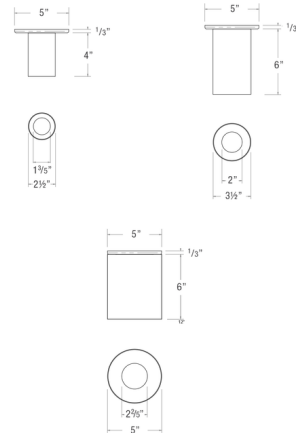

Shown in semi gloss white

Notes:

CLICK TO VIEW PRODUCT