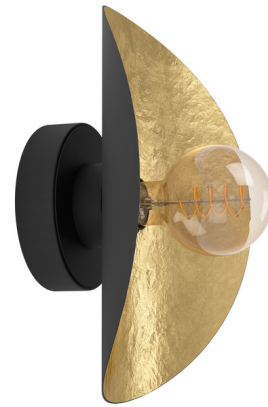

Lightology

lightology.com
866-954-4489
05-18-26

Project: _____

Company: _____

Location: _____ Fixture Type: _____

SPEC #: **EGL1420720**

Approved On: _____ Approved By: _____

Saceda Wall / Ceiling Light

By Eglo

Description

Both elegant and unassuming, the Saceda Wall / Ceiling Light is a stunning choice for any home. A gently curving shade folds over the decorative bulb, creating soft illumination. Finished in delicate gold leaf, this pendant is perfect for a kitchen, dining room or entry.

Shown in black / gold leaf

Specifications

COLOR	Gold Leaf
BODY FINISH	Black
WATTAGE	9W
DIMMER	Standard 120V
DIMENSIONS	11.42"W x 5.04"H
BULB NOT INCLUDED	1 x G25/Medium (E26)/9W/120V LED
COUNTRY OF ORIGIN	India