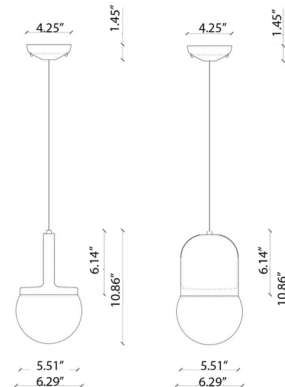

Lightology

lightology.com
866-954-4489
04-22-26

Project: _____

Company: _____

Location: _____ Fixture Type: _____

SPEC #: **FER1420779**

Approved On: _____ Approved By: _____

Deco Habea Pendant By Ferroluce

Description

The Deco Habea Pendant is ceramic and blown glass come together in perfect harmony, creating an ideal balance of shapes and proportions while emitting a soft and diffused light.

Shown in robot blue / white

Specifications

COLOR White
BODY FINISH Robot Blue
WATTAGE 4W
DIMMER Standard 120V
DIMENSIONS 6.29"W x 10.86"H
BULB NOT INCLUDED 1 x B10/Candelabra (E12)/4W/120V LED

Technical Information

PRODUCT DIMENSIONS Overall Height: 60"