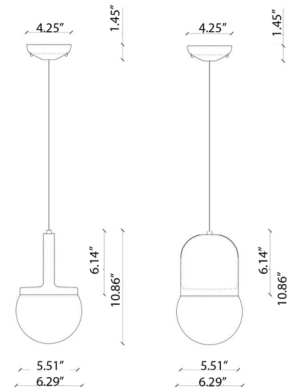

Description

The Deco Habea Pendant is ceramic and blown glass come together in perfect harmony, creating an ideal balance of shapes and proportions while emitting a soft and diffused light.

Shown in robot blue / white

Specifications

COLOR White
BODY FINISH Robot Blue
WATTAGE 4W
DIMMER Standard 120V
DIMENSIONS 6.29"W x 10.86"H
BULB NOT INCLUDED 1 x B10/Candelabra (E12)/4W/120V LED

Technical Information

PRODUCT DIMENSIONS Overall Height: 60"