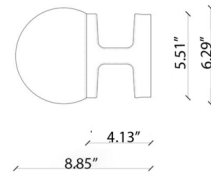

Shown in robot blue / white

Specifications

COLOR	White
BODY FINISH	Robot Blue
WATTAGE	5W
DIMMER	Standard 120V
DIMENSIONS	6.29"W x 6.29"H x 8.85"D
BULB NOT INCLUDED	1 x B10/Candelabra (E12)/5W/120V LED

CLICK TO VIEW PRODUCT