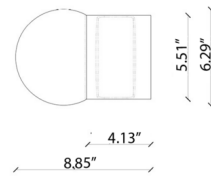

### Specifications

COLOR	White
BODY FINISH	Robot Blue
WATTAGE	5W
DIMMER	Standard 120V
DIMENSIONS	6.29"W x 6.29"H x 8.85"D
BULB NOT INCLUDED	1 x B10/Candelabra (E12)/5W/120V LED

CLICK TO VIEW PRODUCT

Notes: