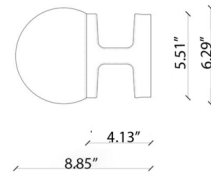

Lightology

lightology.com
866-954-4489
04-24-26

Project: _____

Company: _____

Location: _____ Fixture Type: _____

SPEC #: **FER1420784**

Approved On: _____ Approved By: _____

Deco Habea Wall Sconce

By Ferroluce

Description

The Deco Habea Wall Sconce is ceramic and blown glass come together in perfect harmony, creating an ideal balance of shapes and proportions while emitting a soft and diffused light.

Specifications

COLOR	White
BODY FINISH	Robot Blue
WATTAGE	5W
DIMMER	Standard 120V
DIMENSIONS	6.29"W x 6.29"H x 8.85"D
BULB NOT INCLUDED	1 x B10/Candelabra (E12)/5W/120V LED

CLICK TO VIEW PRODUCT

Notes: