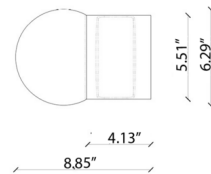

Shown in robot blue / white

Specifications

COLOR	White
BODY FINISH	Robot Blue
WATTAGE	5W
DIMMER	Standard 120V
DIMENSIONS	6.29"W x 6.29"H x 8.85"D
BULB NOT INCLUDED	1 x B10/Candelabra (E12)/5W/120V LED

CLICK TO VIEW PRODUCT