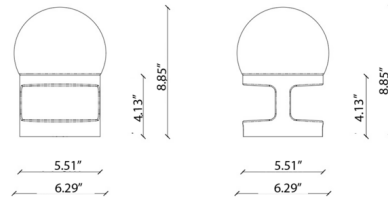

### Specifications

COLOR . . . . . White  
BODY FINISH . . . . . Robot Blue  
WATTAGE . . . . . 5W  
DIMMER . . . . . N/A  
DIMENSIONS . . . . . 6.29"W x 8.85"H  
BULB NOT INCLUDED . . . . . 1 x B10/Candelabra (E12)/5W/120V LED