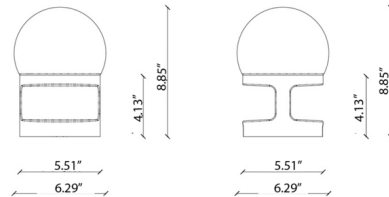

### Specifications

COLOR	White
BODY FINISH	Robot Blue
WATTAGE	5W
DIMMER	N/A
DIMENSIONS	6.29"W x 8.85"H
BULB NOT INCLUDED	1 x B10/Candelabra (E12)/5W/120V LED

CLICK TO VIEW PRODUCT

Notes: