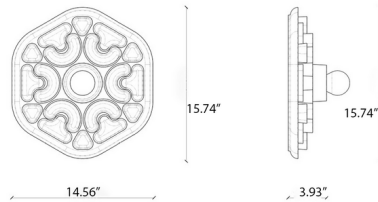

Shown in light blue / beige / orange / brown / white

Specifications

COLOR White
BODY FINISH Light Blue / Beige / Orange / Brown
WATTAGE 8W
DIMMER Standard 120V
DIMENSIONS 14.56"W x 15.74"H x 3.93"D
BULB NOT INCLUDED 1 x A19/Medium (E26)/8W/120V LED