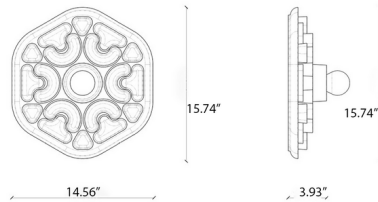

Lightology

lightology.com
866-954-4489
04-26-26

Project: _____

Company: _____

Location: _____ Fixture Type: _____

SPEC #: **FER1420794**

Approved On: _____ Approved By: _____

Deco Phytia Wall Sconce By Ferroluce

Description

The Deco Phytia Wall Sconce brings a bold decorative look to your interior space. The combination of colors and unique shape come together in perfect harmony, creating an ideal balance of shapes and proportions while emitting a soft and diffused light.

Specifications

COLOR . . . . . White
BODY FINISH . . . . . Light Blue / Beige / Orange / Brown
WATTAGE 8W
DIMMER . . . . . Standard 120V
DIMENSIONS . . . . . 14.56"W x 15.74"H x 3.93"D
BULB NOT INCLUDED . . . . . 1 x A19/Medium (E26)/8W/120V LED

CLICK TO VIEW PRODUCT

Notes: