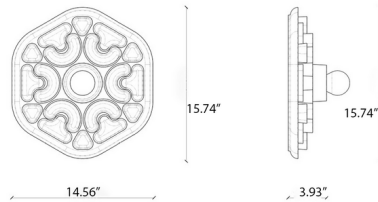

### Specifications

COLOR . . . . . White  
BODY FINISH . . . . . Cream / Blue / Teal / Yellow  
WATTAGE . . . . . 8W  
DIMMER . . . . . Standard 120V  
DIMENSIONS . . . . . 14.56"W x 15.74"H x 3.93"D  
BULB NOT INCLUDED . . . . . 1 x A19/Medium (E26)/8W/120V LED