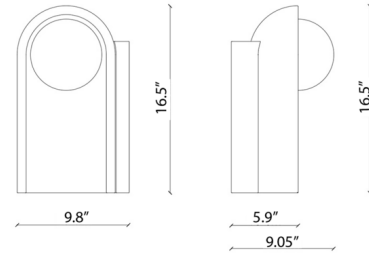

Specifications

COLOR	N/A
BODY FINISH	Cream / Robot Blue
WATTAGE	5W
DIMMER	N/A
DIMENSIONS	9.8"W x 16.5"H x 9.05"D
BULB NOT INCLUDED	1 x B10/Candelabra (E12)/5W/120V LED

CLICK TO VIEW PRODUCT

Notes: