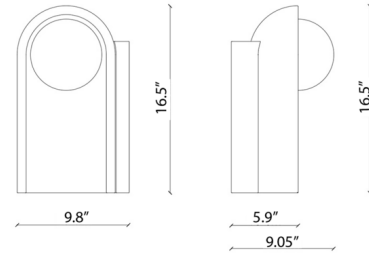

Description

The Deco Cleo Table Lamp features a bold playful style. The combination of colors and unique shape makes this piece perfect for any home. On/Off switch is located on the cord.

Shown in cream / robot blue

Specifications

COLOR	N/A
BODY FINISH	Cream / Robot Blue
WATTAGE	5W
DIMMER	N/A
DIMENSIONS	9.8"W x 16.5"H x 9.05"D
BULB NOT INCLUDED	1 x B10/Candelabra (E12)/5W/120V LED

CLICK TO VIEW PRODUCT

Notes: