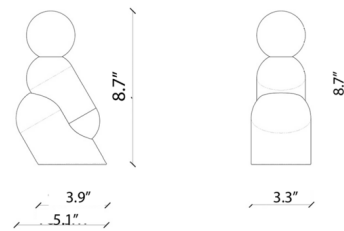

Shown in bali green / cream / white

Specifications

COLOR	White
BODY FINISH	Bali Green / Cream
WATTAGE	5W
DIMMER	N/A
DIMENSIONS	5.11"W x 8.74"H x 3.3"D
BULB NOT INCLUDED	1 x B10/Candelabra (E12)/5W/120V LED