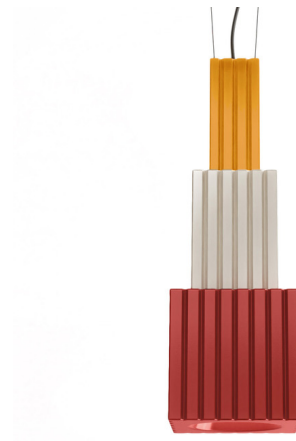

Lightology

lightology.com
866-954-4489
04-23-26

Project: _____

Company: _____

Location: _____ Fixture Type: _____

SPEC #: **FER1420805**

Approved On: _____ Approved By: _____

Deco Metra Pendant By Ferroluce

Description

The Deco Metra Pendant adds a decorative look to your interior space. The unique shaped shade is topped by a variety of colored rectangular shapes, making this blend into a variety of interior styles.

Specifications

COLOR N/A
BODY FINISH Red / Cream / Yellow
WATTAGE 8W
DIMMER Standard 120V
DIMENSIONS 8.66"W x 25.98"H
BULB NOT INCLUDED 1 x A19/Medium (E26)/8W/120V LED

Technical Information

PRODUCT DIMENSIONS Overall Height: 60"

Notes:

Shown in red / cream / yellow

CLICK TO VIEW PRODUCT