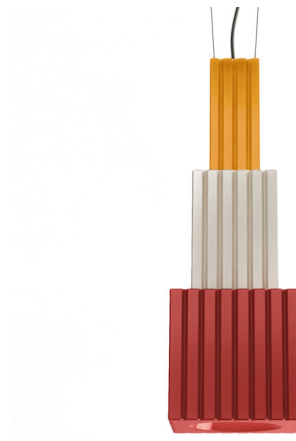

Lightology

lightology.com
866-954-4489
07-01-26

Project: _____
Company: _____
Location: _____ Fixture Type: _____
SPEC #: **FER1420805**
Approved On: _____ Approved By: _____

Deco Metra Pendant By Ferroluce

Description

The Deco Metra Pendant adds a decorative look to your interior space. The unique shaped shade is topped by a variety of colored rectangular shapes, making this blend into a variety of interior styles.

Specifications

COLOR	N/A
BODY FINISH	Red / Cream / Yellow
WATTAGE	8W
DIMMER	Standard 120V
DIMENSIONS	8.66"W x 25.98"H
BULB NOT INCLUDED	1 x A19/Medium (E26)/8W/120V LED

Technical Information

PRODUCT DIMENSIONS	Overall Height: 60"
--------------------	---------------------

Notes:

Shown in red / cream / yellow

CLICK TO VIEW PRODUCT