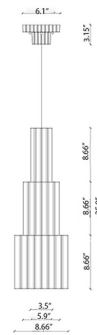

Description

The Deco Metra Pendant adds a decorative look to your interior space. The unique shaped shade is topped by a variety of colored rectangular shapes, making this blend into a variety of interior styles.

Specifications

COLOR	N/A
BODY FINISH	Red / Cream / Yellow
WATTAGE	8W
DIMMER	Standard 120V
DIMENSIONS	8.66"W x 25.98"H
BULB NOT INCLUDED	1 x A19/Medium (E26)/8W/120V LED

Technical Information

PRODUCT DIMENSIONS	Overall Height: 60"
--------------------	---------------------

Notes:

Shown in red / cream / yellow

CLICK TO VIEW PRODUCT