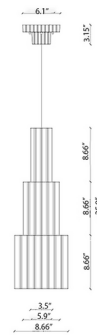

Description

The Deco Metra Pendant adds a decorative look to your interior space. The unique shaped shade is topped by a variety of colored rectangular shapes, making this blend into a variety of interior styles.

Specifications

COLOR N/A
BODY FINISH Red / Cream / Yellow
WATTAGE 8W
DIMMER Standard 120V
DIMENSIONS 8.66"W x 25.98"H
BULB NOT INCLUDED 1 x A19/Medium (E26)/8W/120V LED

Technical Information

PRODUCT DIMENSIONS Overall Height: 60"

Notes:

Shown in red / cream / yellow

CLICK TO VIEW PRODUCT