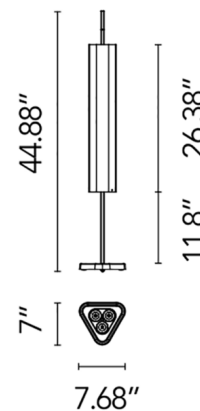

Specifications

COLOR Deep Red
BODY FINISH Black
WATTAGE 43.5W
DIMMER Included
DIMENSIONS 7.67"W x 44.88"H x 7"D
INTEGRATED LED MODULE 1 x LED/43.5W/120V LED

Technical Information

COLOR RENDERING 90 CRI
LAMP COLOR 2700K
LUMENS/WATT 66.34
LUMINOUS FLUX 2886 lumens

Shown in black / deep red

CLICK TO VIEW PRODUCT

Notes: