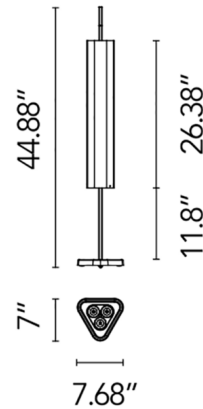

Specifications

COLOR Deep Red
BODY FINISH Black
WATTAGE 43.5W
DIMMER Included
DIMENSIONS 7.67"W x 44.88"H x 7"D
INTEGRATED LED MODULE 1 x LED/43.5W/120V LED

Technical Information

COLOR RENDERING 90 CRI
LAMP COLOR 2700K
LUMENS/WATT 66.34
LUMINOUS FLUX 2886 lumens

Shown in black / deep red

CLICK TO VIEW PRODUCT

Notes: