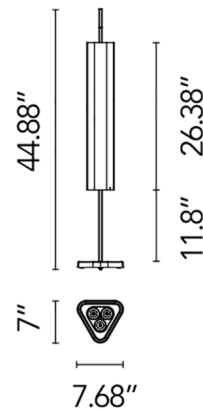

Specifications

COLOR Deep Red
BODY FINISH Black
WATTAGE 43.5W
DIMMER Included
DIMENSIONS 7.67"W x 44.88"H x 7"D
INTEGRATED LED MODULE 1 x LED/43.5W/120V LED

Technical Information

COLOR RENDERING 90 CRI
LAMP COLOR 2700K
LUMENS/WATT 66.34
LUMINOUS FLUX 2886 lumens

Shown in black / deep red

CLICK TO VIEW PRODUCT

Notes: