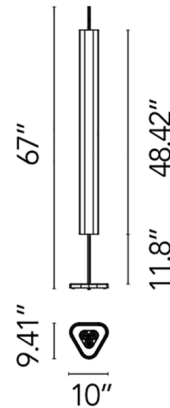

Specifications

COLOR Deep Green
BODY FINISH Black
WATTAGE 49.5W
DIMMER Included
DIMENSIONS 10.03"W x 66.92"H x 9.41"D
INTEGRATED LED MODULE 1 x LED/49.5W/120V LED

Technical Information

COLOR RENDERING 90 CRI
LAMP COLOR 2700K
LUMENS/WATT 66.85
LUMINOUS FLUX 3309 lumens

Shown in black / deep green

CLICK TO VIEW PRODUCT

Notes: